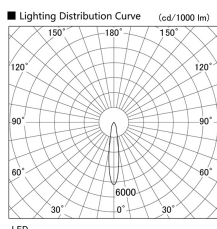

Item no. DD103-1420W8530

Series Name: Versa R-G (DD103)

DISCONTINUED

Installation	Recessed Mount
Type	
Fixture wattage	13.4W
Beam angle	18 deg
Color Temp.	3000K
CRI	Ra>85
Luminous	1082 lm
Body	Die-cast aluminum alloy
Body finish	N/A
Trim finish	White
Reflector finish	N/A
IP Rate	IP20
Light source	COB module
Input Voltage	AC220~240V
Dimming Type	Non-Dimmable
Certificate	CE, CCC
Cut Hole	100mm