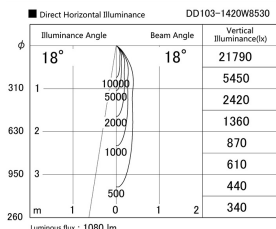

Item no. DD103-1420W8530

Series Name: Versa R-G (DD103)

DISCONTINUED

Installation	Recessed Mount
Type	Versa R-G (DD103)
Fixture wattage	13.4W
Beam angle	18 deg
Color Temp.	3000K
CRI	Ra>85
Luminous	1082 lm
Body	Die-cast aluminum alloy
Body finish	N/A
Trim finish	White
Reflector finish	N/A
IP Rate	IP20
Light source	COB module
Input Voltage	AC220~240V
Dimming Type	Non-Dimmable
Certificate	CE, CCC
Cut Hole	100mm