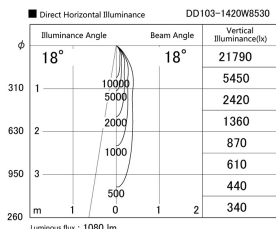

Item no. DD103-1420W8530

Series Name: Versa R-G (DD103)

DISCONTINUED

Installation	Recessed Mount
Type	
Fixture wattage	13.4W
Beam angle	18 deg
Color Temp.	3000K
CRI	Ra>85
Luminous	1082 lm
Body	Die-cast aluminum alloy
Body finish	N/A
Trim finish	White
Reflector finish	N/A
IP Rate	IP20
Light source	COB module
Input Voltage	AC220~240V
Dimming Type	Non-Dimmable
Certificate	CE, CCC
Cut Hole	100mm