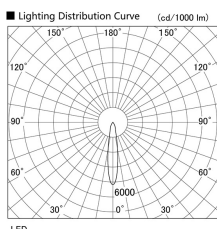

Item no. DD103-1420W8530

Series Name: Versa R-G (DD103)

DISCONTINUED

Installation	Recessed Mount
Type	Versa R-G (DD103)
Fixture wattage	13.4W
Beam angle	18 deg
Color Temp.	3000K
CRI	Ra>85
Luminous	1082 lm
Body	Die-cast aluminum alloy
Body finish	N/A
Trim finish	White
Reflector finish	N/A
IP Rate	IP20
Light source	COB module
Input Voltage	AC220~240V
Dimming Type	Non-Dimmable
Certificate	CE, CCC
Cut Hole	100mm