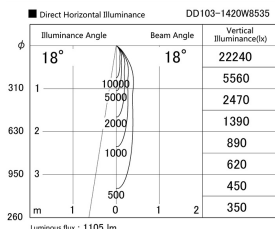

Item no. DD103-1420W8535

Series Name: Versa R-G (DD103)

**DISCONTINUED**

Installation	Recessed Mount
Type	
Fixture wattage	13.4W
Beam angle	18 deg
Color Temp.	3500K
CRI	Ra>85
Luminous	1104 lm
Body	Die-cast aluminum alloy
Body finish	N/A
Trim finish	White
Reflector finish	N/A
IP Rate	IP20
Light source	COB module
Input Voltage	AC220~240V
Dimming Type	Non-Dimmable
Certificate	CE, CCC
Cut Hole	100mm