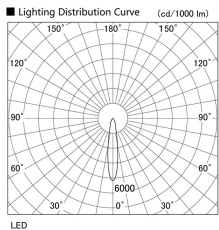

Item no. DD103-1420W8535

Series Name: Versa R-G (DD103)

DISCONTINUED

Installation	Recessed Mount
Type	Versa R-G (DD103)
Fixture wattage	13.4W
Beam angle	18 deg
Color Temp.	3500K
CRI	Ra>85
Luminous	1104 lm
Body	Die-cast aluminum alloy
Body finish	N/A
Trim finish	White
Reflector finish	N/A
IP Rate	IP20
Light source	COB module
Input Voltage	AC220~240V
Dimming Type	Non-Dimmable
Certificate	CE, CCC
Cut Hole	100mm