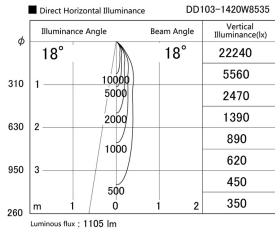

Item no. DD103-1420W8535

Series Name: Versa R-G (DD103)

DISCONTINUED

Installation	Recessed Mount
Type	Versa R-G (DD103)
Fixture wattage	13.4W
Beam angle	18 deg
Color Temp.	3500K
CRI	Ra>85
Luminous	1104 lm
Body	Die-cast aluminum alloy
Body finish	N/A
Trim finish	White
Reflector finish	N/A
IP Rate	IP20
Light source	COB module
Input Voltage	AC220~240V
Dimming Type	Non-Dimmable
Certificate	CE, CCC
Cut Hole	100mm