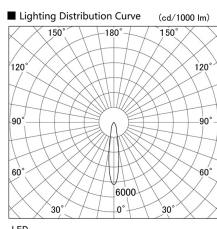

Item no. DD103-1420W8535

Series Name: Versa R-G (DD103)

**DISCONTINUED**

Installation	Recessed Mount
Type	
Fixture wattage	13.4W
Beam angle	18 deg
Color Temp.	3500K
CRI	Ra>85
Luminous	1104 lm
Body	Die-cast aluminum alloy
Body finish	N/A
Trim finish	White
Reflector finish	N/A
IP Rate	IP20
Light source	COB module
Input Voltage	AC220~240V
Dimming Type	Non-Dimmable
Certificate	CE, CCC
Cut Hole	100mm