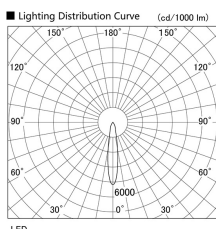

Item no. DD103-1420W8540

Series Name: Versa R-G (DD103)

DISCONTINUED

Installation	Recessed Mount
Type	Versa R-G (DD103)
Fixture wattage	13.4W
Beam angle	18 deg
Color Temp.	4000K
CRI	Ra>85
Luminous	1114 lm
Body	Die-cast aluminum alloy
Body finish	N/A
Trim finish	White
Reflector finish	N/A
IP Rate	IP20
Light source	COB module
Input Voltage	AC220~240V
Dimming Type	Non-Dimmable
Certificate	CE, CCC
Cut Hole	100mm