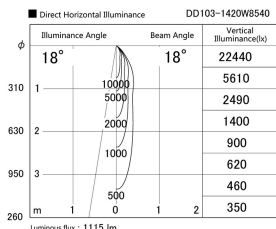

Item no. DD103-1420W8540

Series Name: Versa R-G (DD103)

**DISCONTINUED**

Installation	Recessed Mount
Type	
Fixture wattage	13.4W
Beam angle	18 deg
Color Temp.	4000K
CRI	Ra>85
Luminous	1114 lm
Body	Die-cast aluminum alloy
Body finish	N/A
Trim finish	White
Reflector finish	N/A
IP Rate	IP20
Light source	COB module
Input Voltage	AC220~240V
Dimming Type	Non-Dimmable
Certificate	CE, CCC
Cut Hole	100mm