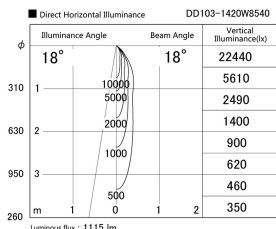

Item no. DD103-1420W8540

Series Name: Versa R-G (DD103)

DISCONTINUED

Installation	Recessed Mount
Type	Versa R-G (DD103)
Fixture wattage	13.4W
Beam angle	18 deg
Color Temp.	4000K
CRI	Ra>85
Luminous	1114 lm
Body	Die-cast aluminum alloy
Body finish	N/A
Trim finish	White
Reflector finish	N/A
IP Rate	IP20
Light source	COB module
Input Voltage	AC220~240V
Dimming Type	Non-Dimmable
Certificate	CE, CCC
Cut Hole	100mm