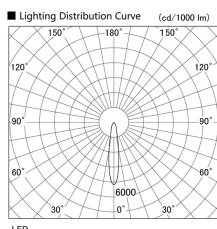

Item no. DD103-1420W8540

Series Name: Versa R-G (DD103)

**DISCONTINUED**

Installation	Recessed Mount
Type	
Fixture wattage	13.4W
Beam angle	18 deg
Color Temp.	4000K
CRI	Ra>85
Luminous	1114 lm
Body	Die-cast aluminum alloy
Body finish	N/A
Trim finish	White
Reflector finish	N/A
IP Rate	IP20
Light source	COB module
Input Voltage	AC220~240V
Dimming Type	Non-Dimmable
Certificate	CE, CCC
Cut Hole	100mm