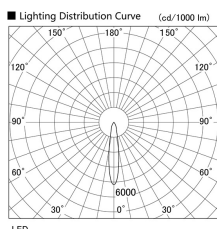

Item no. DD103-1420W9027

Series Name: Versa R-G (DD103)

DISCONTINUED

Installation	Recessed Mount
Type	
Fixture wattage	13.4W
Beam angle	18 deg
Color Temp.	2700K
CRI	Ra>90
Luminous	944 lm
Body	Die-cast aluminum alloy
Body finish	N/A
Trim finish	White
Reflector finish	N/A
IP Rate	IP20
Light source	COB module
Input Voltage	AC220~240V
Dimming Type	Non-Dimmable
Certificate	CE, CCC
Cut Hole	100mm