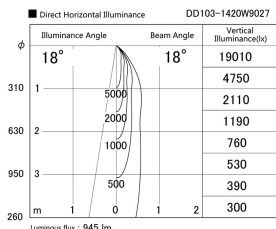

Item no. DD103-1420W9027

Series Name: Versa R-G (DD103)

DISCONTINUED

Installation	Recessed Mount
Type	
Fixture wattage	13.4W
Beam angle	18 deg
Color Temp.	2700K
CRI	Ra>90
Luminous	944 lm
Body	Die-cast aluminum alloy
Body finish	N/A
Trim finish	White
Reflector finish	N/A
IP Rate	IP20
Light source	COB module
Input Voltage	AC220~240V
Dimming Type	Non-Dimmable
Certificate	CE, CCC
Cut Hole	100mm