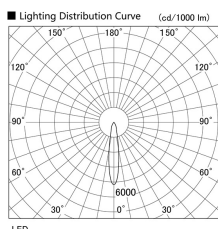

Item no. DD103-1420W9030

Series Name: Versa R-G (DD103)

DISCONTINUED

Installation	Recessed Mount
Type	
Fixture wattage	13.4W
Beam angle	18 deg
Color Temp.	3000K
CRI	Ra>90
Luminous	984 lm
Body	Die-cast aluminum alloy
Body finish	N/A
Trim finish	White
Reflector finish	N/A
IP Rate	IP20
Light source	COB module
Input Voltage	AC220~240V
Dimming Type	Non-Dimmable
Certificate	CE, CCC
Cut Hole	100mm