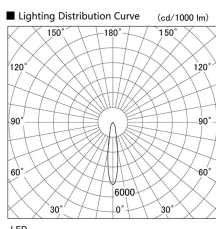

Item no. DD103-1420W9030

Series Name: Versa R-G (DD103)

**DISCONTINUED**

Installation	Recessed Mount
Type	Versa R-G (DD103)
Fixture wattage	13.4W
Beam angle	18 deg
Color Temp.	3000K
CRI	Ra>90
Luminous	984 lm
Body	Die-cast aluminum alloy
Body finish	N/A
Trim finish	White
Reflector finish	N/A
IP Rate	IP20
Light source	COB module
Input Voltage	AC220~240V
Dimming Type	Non-Dimmable
Certificate	CE, CCC
Cut Hole	100mm