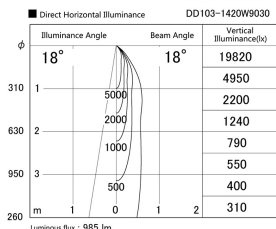

Item no. DD103-1420W9030

Series Name: Versa R-G (DD103)

**DISCONTINUED**

Installation	Recessed Mount
Type	Versa R-G (DD103)
Fixture wattage	13.4W
Beam angle	18 deg
Color Temp.	3000K
CRI	Ra>90
Luminous	984 lm
Body	Die-cast aluminum alloy
Body finish	N/A
Trim finish	White
Reflector finish	N/A
IP Rate	IP20
Light source	COB module
Input Voltage	AC220~240V
Dimming Type	Non-Dimmable
Certificate	CE, CCC
Cut Hole	100mm