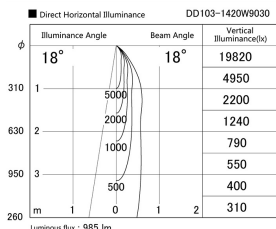

Item no. DD103-1420W9030

Series Name: Versa R-G (DD103)

DISCONTINUED

Installation	Recessed Mount
Type	
Fixture wattage	13.4W
Beam angle	18 deg
Color Temp.	3000K
CRI	Ra>90
Luminous	984 lm
Body	Die-cast aluminum alloy
Body finish	N/A
Trim finish	White
Reflector finish	N/A
IP Rate	IP20
Light source	COB module
Input Voltage	AC220~240V
Dimming Type	Non-Dimmable
Certificate	CE, CCC
Cut Hole	100mm