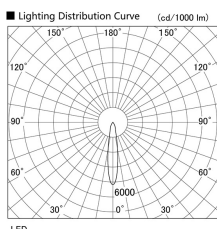

Item no. DD103-1420W9035

Series Name: Versa R-G (DD103)

**DISCONTINUED**

Installation	Recessed Mount
Type	Versa R-G (DD103)
Fixture wattage	13.4W
Beam angle	18 deg
Color Temp.	3500K
CRI	Ra>90
Luminous	1003 lm
Body	Die-cast aluminum alloy
Body finish	N/A
Trim finish	White
Reflector finish	N/A
IP Rate	IP20
Light source	COB module
Input Voltage	AC220~240V
Dimming Type	Non-Dimmable
Certificate	CE, CCC
Cut Hole	100mm