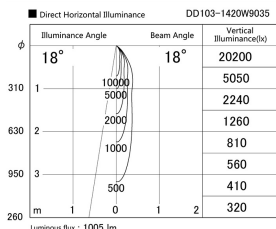

Item no. DD103-1420W9035

Series Name: Versa R-G (DD103)

DISCONTINUED

Installation	Recessed Mount
Type	
Fixture wattage	13.4W
Beam angle	18 deg
Color Temp.	3500K
CRI	Ra>90
Luminous	1003 lm
Body	Die-cast aluminum alloy
Body finish	N/A
Trim finish	White
Reflector finish	N/A
IP Rate	IP20
Light source	COB module
Input Voltage	AC220~240V
Dimming Type	Non-Dimmable
Certificate	CE, CCC
Cut Hole	100mm