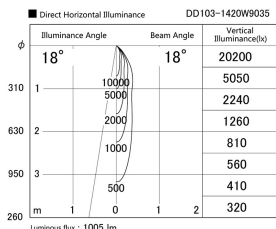

Item no. DD103-1420W9035

Series Name: Versa R-G (DD103)

**DISCONTINUED**

Installation	Recessed Mount
Type	Versa R-G (DD103)
Fixture wattage	13.4W
Beam angle	18 deg
Color Temp.	3500K
CRI	Ra>90
Luminous	1003 lm
Body	Die-cast aluminum alloy
Body finish	N/A
Trim finish	White
Reflector finish	N/A
IP Rate	IP20
Light source	COB module
Input Voltage	AC220~240V
Dimming Type	Non-Dimmable
Certificate	CE, CCC
Cut Hole	100mm