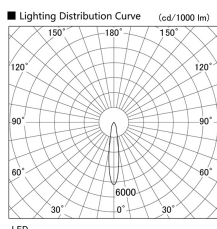

Item no. DD103-1420W9035

Series Name: Versa R-G (DD103)

DISCONTINUED

Installation	Recessed Mount
Type	
Fixture wattage	13.4W
Beam angle	18 deg
Color Temp.	3500K
CRI	Ra>90
Luminous	1003 lm
Body	Die-cast aluminum alloy
Body finish	N/A
Trim finish	White
Reflector finish	N/A
IP Rate	IP20
Light source	COB module
Input Voltage	AC220~240V
Dimming Type	Non-Dimmable
Certificate	CE, CCC
Cut Hole	100mm