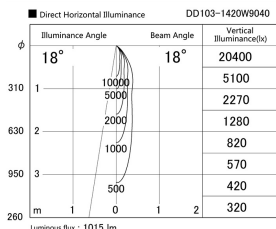

Item no. DD103-1420W9040

Series Name: Versa R-G (DD103)

DISCONTINUED

Installation	Recessed Mount
Type	Versa R-G (DD103)
Fixture wattage	13.4W
Beam angle	17 deg
Color Temp.	4000K
CRI	Ra>90
Luminous	1013 lm
Body	Die-cast aluminum alloy
Body finish	N/A
Trim finish	White
Reflector finish	N/A
IP Rate	IP20
Light source	COB module
Input Voltage	AC220~240V
Dimming Type	Non-Dimmable
Certificate	CE, CCC
Cut Hole	100mm