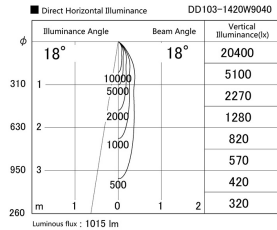

Item no. DD103-1420W9040

Series Name: Versa R-G (DD103)

DISCONTINUED

Installation	Recessed Mount
Type	
Fixture wattage	13.4W
Beam angle	17 deg
Color Temp.	4000K
CRI	Ra>90
Luminous	1013 lm
Body	Die-cast aluminum alloy
Body finish	N/A
Trim finish	White
Reflector finish	N/A
IP Rate	IP20
Light source	COB module
Input Voltage	AC220~240V
Dimming Type	Non-Dimmable
Certificate	CE, CCC
Cut Hole	100mm