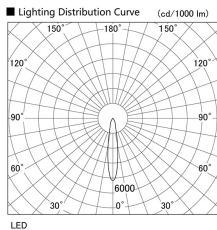

Item no. DD103-1420W9040

Series Name: Versa R-G (DD103)

DISCONTINUED

Installation	Recessed Mount
Type	
Fixture wattage	13.4W
Beam angle	17 deg
Color Temp.	4000K
CRI	Ra>90
Luminous	1013 lm
Body	Die-cast aluminum alloy
Body finish	N/A
Trim finish	White
Reflector finish	N/A
IP Rate	IP20
Light source	COB module
Input Voltage	AC220~240V
Dimming Type	Non-Dimmable
Certificate	CE, CCC
Cut Hole	100mm