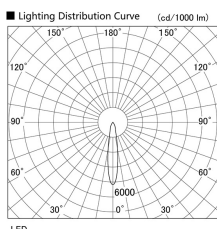

Item no. DD103-1420W9040

Series Name: Versa R-G (DD103)

DISCONTINUED

Installation	Recessed Mount
Type	Versa R-G (DD103)
Fixture wattage	13.4W
Beam angle	17 deg
Color Temp.	4000K
CRI	Ra>90
Luminous	1013 lm
Body	Die-cast aluminum alloy
Body finish	N/A
Trim finish	White
Reflector finish	N/A
IP Rate	IP20
Light source	COB module
Input Voltage	AC220~240V
Dimming Type	Non-Dimmable
Certificate	CE, CCC
Cut Hole	100mm