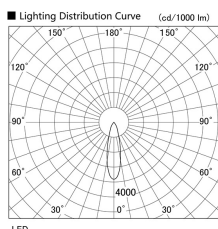

Item no. DD103-1430W8527

Series Name: Versa R-G (DD103)

DISCONTINUED

Installation	Recessed Mount
Type	Versa R-G (DD103)
Fixture wattage	13.4W
Beam angle	27 deg
Color Temp.	2700K
CRI	Ra>85
Luminous	1024 lm
Body	Die-cast aluminum alloy
Body finish	N/A
Trim finish	White
Reflector finish	N/A
IP Rate	IP20
Light source	COB module
Input Voltage	AC220~240V
Dimming Type	Non-Dimmable
Certificate	CE, CCC
Cut Hole	100mm