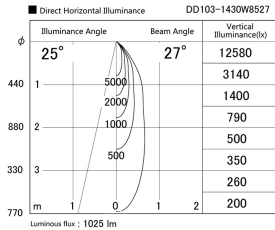

Item no. DD103-1430W8527

Series Name: Versa R-G (DD103)

**DISCONTINUED**

Installation	Recessed Mount
Type	
Fixture wattage	13.4W
Beam angle	27 deg
Color Temp.	2700K
CRI	Ra>85
Luminous	1024 lm
Body	Die-cast aluminum alloy
Body finish	N/A
Trim finish	White
Reflector finish	N/A
IP Rate	IP20
Light source	COB module
Input Voltage	AC220~240V
Dimming Type	Non-Dimmable
Certificate	CE, CCC
Cut Hole	100mm