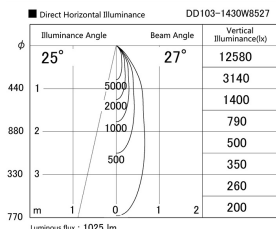

Item no. DD103-1430W8527

Series Name: Versa R-G (DD103)

DISCONTINUED

Installation	Recessed Mount
Type	Versa R-G (DD103)
Fixture wattage	13.4W
Beam angle	27 deg
Color Temp.	2700K
CRI	Ra>85
Luminous	1024 lm
Body	Die-cast aluminum alloy
Body finish	N/A
Trim finish	White
Reflector finish	N/A
IP Rate	IP20
Light source	COB module
Input Voltage	AC220~240V
Dimming Type	Non-Dimmable
Certificate	CE, CCC
Cut Hole	100mm