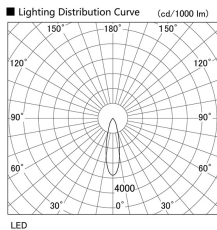

Item no. DD103-1430W8527

Series Name: Versa R-G (DD103)

**DISCONTINUED**

Installation	Recessed Mount
Type	
Fixture wattage	13.4W
Beam angle	27 deg
Color Temp.	2700K
CRI	Ra>85
Luminous	1024 lm
Body	Die-cast aluminum alloy
Body finish	N/A
Trim finish	White
Reflector finish	N/A
IP Rate	IP20
Light source	COB module
Input Voltage	AC220~240V
Dimming Type	Non-Dimmable
Certificate	CE, CCC
Cut Hole	100mm