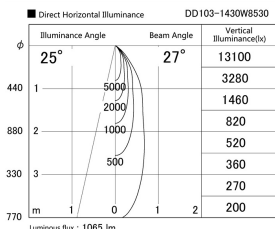

Item no. DD103-1430W8530

Series Name: Versa R-G (DD103)

**DISCONTINUED**

Installation	Recessed Mount
Type	
Fixture wattage	13.4W
Beam angle	27 deg
Color Temp.	3000K
CRI	Ra>85
Luminous	1067 lm
Body	Die-cast aluminum alloy
Body finish	N/A
Trim finish	White
Reflector finish	N/A
IP Rate	IP20
Light source	COB module
Input Voltage	AC220~240V
Dimming Type	Non-Dimmable
Certificate	CE, CCC
Cut Hole	100mm