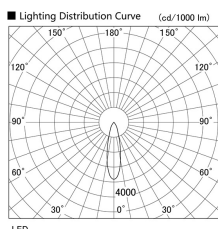

Item no. DD103-1430W8530

Series Name: Versa R-G (DD103)

**DISCONTINUED**

Installation	Recessed Mount
Type	
Fixture wattage	13.4W
Beam angle	27 deg
Color Temp.	3000K
CRI	Ra>85
Luminous	1067 lm
Body	Die-cast aluminum alloy
Body finish	N/A
Trim finish	White
Reflector finish	N/A
IP Rate	IP20
Light source	COB module
Input Voltage	AC220~240V
Dimming Type	Non-Dimmable
Certificate	CE, CCC
Cut Hole	100mm