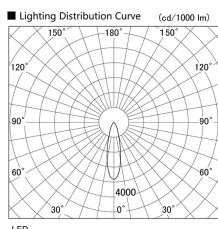

Item no. DD103-1430W8530

Series Name: Versa R-G (DD103)

DISCONTINUED

Installation	Recessed Mount
Type	Versa R-G (DD103)
Fixture wattage	13.4W
Beam angle	27 deg
Color Temp.	3000K
CRI	Ra>85
Luminous	1067 lm
Body	Die-cast aluminum alloy
Body finish	N/A
Trim finish	White
Reflector finish	N/A
IP Rate	IP20
Light source	COB module
Input Voltage	AC220~240V
Dimming Type	Non-Dimmable
Certificate	CE, CCC
Cut Hole	100mm