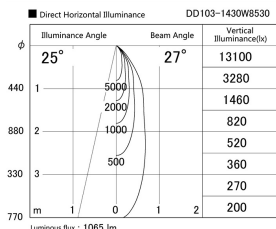

Item no. DD103-1430W8530

Series Name: Versa R-G (DD103)

DISCONTINUED

Installation	Recessed Mount
Type	Versa R-G (DD103)
Fixture wattage	13.4W
Beam angle	27 deg
Color Temp.	3000K
CRI	Ra>85
Luminous	1067 lm
Body	Die-cast aluminum alloy
Body finish	N/A
Trim finish	White
Reflector finish	N/A
IP Rate	IP20
Light source	COB module
Input Voltage	AC220~240V
Dimming Type	Non-Dimmable
Certificate	CE, CCC
Cut Hole	100mm