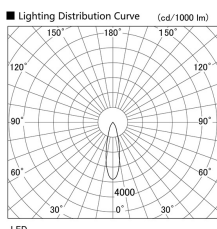

Item no. DD103-1430W8535

Series Name: Versa R-G (DD103)

DISCONTINUED

Installation	Recessed Mount
Type	Versa R-G (DD103)
Fixture wattage	13.4W
Beam angle	27 deg
Color Temp.	3500K
CRI	Ra>85
Luminous	1088 lm
Body	Die-cast aluminum alloy
Body finish	N/A
Trim finish	White
Reflector finish	N/A
IP Rate	IP20
Light source	COB module
Input Voltage	AC220~240V
Dimming Type	Non-Dimmable
Certificate	CE, CCC
Cut Hole	100mm