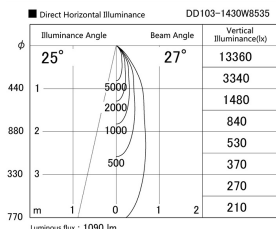

Item no. DD103-1430W8535

Series Name: Versa R-G (DD103)

DISCONTINUED

Installation	Recessed Mount
Type	Versa R-G (DD103)
Fixture wattage	13.4W
Beam angle	27 deg
Color Temp.	3500K
CRI	Ra>85
Luminous	1088 lm
Body	Die-cast aluminum alloy
Body finish	N/A
Trim finish	White
Reflector finish	N/A
IP Rate	IP20
Light source	COB module
Input Voltage	AC220~240V
Dimming Type	Non-Dimmable
Certificate	CE, CCC
Cut Hole	100mm