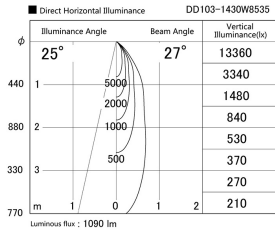

Item no. DD103-1430W8535

Series Name: Versa R-G (DD103)

DISCONTINUED

Installation	Recessed Mount
Type	
Fixture wattage	13.4W
Beam angle	27 deg
Color Temp.	3500K
CRI	Ra>85
Luminous	1088 lm
Body	Die-cast aluminum alloy
Body finish	N/A
Trim finish	White
Reflector finish	N/A
IP Rate	IP20
Light source	COB module
Input Voltage	AC220~240V
Dimming Type	Non-Dimmable
Certificate	CE, CCC
Cut Hole	100mm