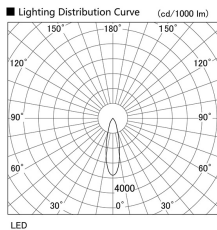

Item no. DD103-1430W8535

Series Name: Versa R-G (DD103)

DISCONTINUED

Installation	Recessed Mount
Type	
Fixture wattage	13.4W
Beam angle	27 deg
Color Temp.	3500K
CRI	Ra>85
Luminous	1088 lm
Body	Die-cast aluminum alloy
Body finish	N/A
Trim finish	White
Reflector finish	N/A
IP Rate	IP20
Light source	COB module
Input Voltage	AC220~240V
Dimming Type	Non-Dimmable
Certificate	CE, CCC
Cut Hole	100mm