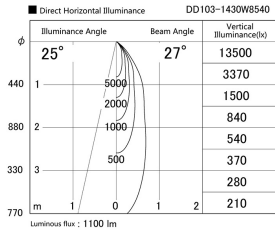

Item no. DD103-1430W8540

Series Name: Versa R-G (DD103)

DISCONTINUED

Installation	Recessed Mount
Type	
Fixture wattage	13.4W
Beam angle	27 deg
Color Temp.	4000K
CRI	Ra>85
Luminous	1099 lm
Body	Die-cast aluminum alloy
Body finish	N/A
Trim finish	White
Reflector finish	N/A
IP Rate	IP20
Light source	COB module
Input Voltage	AC220~240V
Dimming Type	Non-Dimmable
Certificate	CE, CCC
Cut Hole	100mm