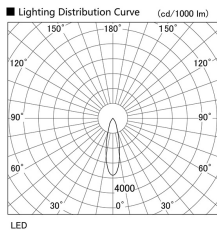

Item no. DD103-1430W8540

Series Name: Versa R-G (DD103)

DISCONTINUED

Installation	Recessed Mount
Type	
Fixture wattage	13.4W
Beam angle	27 deg
Color Temp.	4000K
CRI	Ra>85
Luminous	1099 lm
Body	Die-cast aluminum alloy
Body finish	N/A
Trim finish	White
Reflector finish	N/A
IP Rate	IP20
Light source	COB module
Input Voltage	AC220~240V
Dimming Type	Non-Dimmable
Certificate	CE, CCC
Cut Hole	100mm