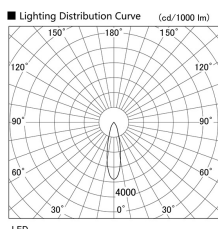

Item no. DD103-1430W9027

Series Name: Versa R-G (DD103)

DISCONTINUED

| | |
|------------------|-------------------------|
| Installation | Recessed Mount |
| Type | Versa R-G (DD103) |
| Fixture wattage | 13.4W |
| Beam angle | 27 deg |
| Color Temp. | 2700K |
| CRI | Ra>90 |
| Luminous | 931 lm |
| Body | Die-cast aluminum alloy |
| Body finish | N/A |
| Trim finish | White |
| Reflector finish | N/A |
| IP Rate | IP20 |
| Light source | COB module |
| Input Voltage | AC220~240V |
| Dimming Type | Non-Dimmable |
| Certificate | CE, CCC |
| Cut Hole | 100mm |