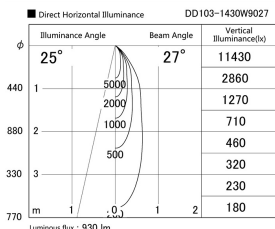

Item no. DD103-1430W9027

Series Name: Versa R-G (DD103)

DISCONTINUED

| | |
|------------------|-------------------------|
| Installation | Recessed Mount |
| Type | Versa R-G (DD103) |
| Fixture wattage | 13.4W |
| Beam angle | 27 deg |
| Color Temp. | 2700K |
| CRI | Ra>90 |
| Luminous | 931 lm |
| Body | Die-cast aluminum alloy |
| Body finish | N/A |
| Trim finish | White |
| Reflector finish | N/A |
| IP Rate | IP20 |
| Light source | COB module |
| Input Voltage | AC220~240V |
| Dimming Type | Non-Dimmable |
| Certificate | CE, CCC |
| Cut Hole | 100mm |