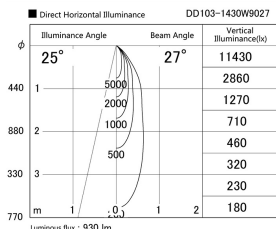

Item no. DD103-1430W9027

Series Name: Versa R-G (DD103)

DISCONTINUED

Installation	Recessed Mount
Type	
Fixture wattage	13.4W
Beam angle	27 deg
Color Temp.	2700K
CRI	Ra>90
Luminous	931 lm
Body	Die-cast aluminum alloy
Body finish	N/A
Trim finish	White
Reflector finish	N/A
IP Rate	IP20
Light source	COB module
Input Voltage	AC220~240V
Dimming Type	Non-Dimmable
Certificate	CE, CCC
Cut Hole	100mm