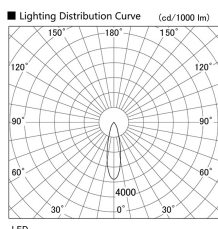

Item no. DD103-1430W9027

Series Name: Versa R-G (DD103)

DISCONTINUED

Installation	Recessed Mount
Type	
Fixture wattage	13.4W
Beam angle	27 deg
Color Temp.	2700K
CRI	Ra>90
Luminous	931 lm
Body	Die-cast aluminum alloy
Body finish	N/A
Trim finish	White
Reflector finish	N/A
IP Rate	IP20
Light source	COB module
Input Voltage	AC220~240V
Dimming Type	Non-Dimmable
Certificate	CE, CCC
Cut Hole	100mm