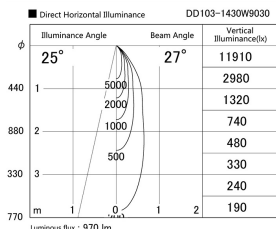

Item no. DD103-1430W9030

Series Name: Versa R-G (DD103)

DISCONTINUED

Installation	Recessed Mount
Type	
Fixture wattage	13.4W
Beam angle	27 deg
Color Temp.	3000K
CRI	Ra>90
Luminous	970 lm
Body	Die-cast aluminum alloy
Body finish	N/A
Trim finish	White
Reflector finish	N/A
IP Rate	IP20
Light source	COB module
Input Voltage	AC220~240V
Dimming Type	Non-Dimmable
Certificate	CE, CCC
Cut Hole	100mm