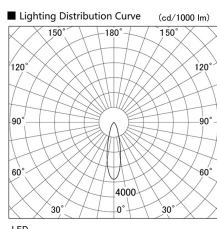

Item no. DD103-1430W9030

Series Name: Versa R-G (DD103)

DISCONTINUED

Installation	Recessed Mount
Type	
Fixture wattage	13.4W
Beam angle	27 deg
Color Temp.	3000K
CRI	Ra>90
Luminous	970 lm
Body	Die-cast aluminum alloy
Body finish	N/A
Trim finish	White
Reflector finish	N/A
IP Rate	IP20
Light source	COB module
Input Voltage	AC220~240V
Dimming Type	Non-Dimmable
Certificate	CE, CCC
Cut Hole	100mm