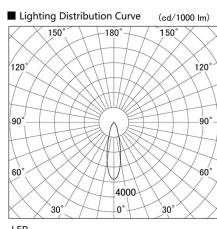

Item no. DD103-1430W9035

Series Name: Versa R-G (DD103)

**DISCONTINUED**

Installation	Recessed Mount
Type	
Fixture wattage	13.4W
Beam angle	27 deg
Color Temp.	3500K
CRI	Ra>90
Luminous	989 lm
Body	Die-cast aluminum alloy
Body finish	N/A
Trim finish	White
Reflector finish	N/A
IP Rate	IP20
Light source	COB module
Input Voltage	AC220~240V
Dimming Type	Non-Dimmable
Certificate	CE, CCC
Cut Hole	100mm