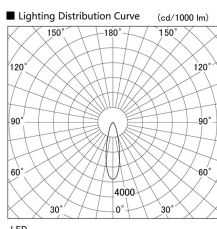

Item no. DD103-1430W9035

Series Name: Versa R-G (DD103)

DISCONTINUED

Installation	Recessed Mount
Type	Versa R-G (DD103)
Fixture wattage	13.4W
Beam angle	27 deg
Color Temp.	3500K
CRI	Ra>90
Luminous	989 lm
Body	Die-cast aluminum alloy
Body finish	N/A
Trim finish	White
Reflector finish	N/A
IP Rate	IP20
Light source	COB module
Input Voltage	AC220~240V
Dimming Type	Non-Dimmable
Certificate	CE, CCC
Cut Hole	100mm