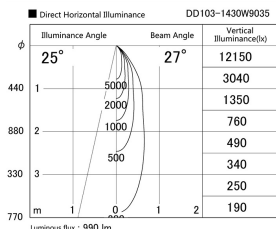

Item no. DD103-1430W9035

Series Name: Versa R-G (DD103)

**DISCONTINUED**

Installation	Recessed Mount
Type	
Fixture wattage	13.4W
Beam angle	27 deg
Color Temp.	3500K
CRI	Ra>90
Luminous	989 lm
Body	Die-cast aluminum alloy
Body finish	N/A
Trim finish	White
Reflector finish	N/A
IP Rate	IP20
Light source	COB module
Input Voltage	AC220~240V
Dimming Type	Non-Dimmable
Certificate	CE, CCC
Cut Hole	100mm