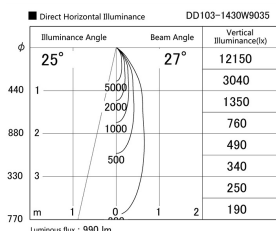

Item no. DD103-1430W9035

Series Name: Versa R-G (DD103)

DISCONTINUED

Installation	Recessed Mount
Type	Versa R-G (DD103)
Fixture wattage	13.4W
Beam angle	27 deg
Color Temp.	3500K
CRI	Ra>90
Luminous	989 lm
Body	Die-cast aluminum alloy
Body finish	N/A
Trim finish	White
Reflector finish	N/A
IP Rate	IP20
Light source	COB module
Input Voltage	AC220~240V
Dimming Type	Non-Dimmable
Certificate	CE, CCC
Cut Hole	100mm