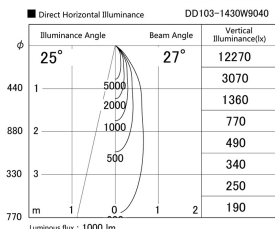

Item no. DD103-1430W9040

Series Name: Versa R-G (DD103)

DISCONTINUED

Installation	Recessed Mount
Type	
Fixture wattage	13.4W
Beam angle	27 deg
Color Temp.	4000K
CRI	Ra>90
Luminous	999 lm
Body	Die-cast aluminum alloy
Body finish	N/A
Trim finish	White
Reflector finish	N/A
IP Rate	IP20
Light source	COB module
Input Voltage	AC220~240V
Dimming Type	Non-Dimmable
Certificate	CE, CCC
Cut Hole	100mm