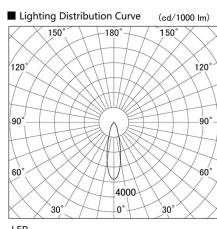

Item no. DD103-1430W9040

Series Name: Versa R-G (DD103)

DISCONTINUED

Installation	Recessed Mount
Type	
Fixture wattage	13.4W
Beam angle	27 deg
Color Temp.	4000K
CRI	Ra>90
Luminous	999 lm
Body	Die-cast aluminum alloy
Body finish	N/A
Trim finish	White
Reflector finish	N/A
IP Rate	IP20
Light source	COB module
Input Voltage	AC220~240V
Dimming Type	Non-Dimmable
Certificate	CE, CCC
Cut Hole	100mm