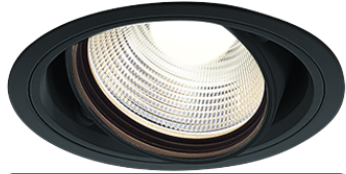

Item no. DD103-2515B8527

Series Name: Versa R-G (DD103)

DISCONTINUED

Installation	Recessed mount
Type	
Fixture wattage	23W
Beam angle	17 deg
Color Temp.	2700K
CRI	Ra>85
Luminous	1900 lm
Body	Die-cast aluminum alloy
Body finish	N/A
Trim finish	Black
Reflector finish	N/A
IP Rate	IP20
Light source	COB module
Input Voltage	AC220~240V
Dimming Type	Non-Dimmable
Certificate	CE, CCC
Cut Hole	125mm