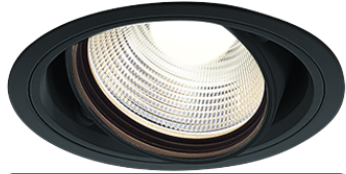

Item no. DD103-2515B8530

Series Name: Versa R-G (DD103)

DISCONTINUED

Installation	Recessed mount
Type	
Fixture wattage	23W
Beam angle	17 deg
Color Temp.	3000K
CRI	Ra>85
Luminous	1980 lm
Body	Die-cast aluminum alloy
Body finish	N/A
Trim finish	Black
Reflector finish	N/A
IP Rate	IP20
Light source	COB module
Input Voltage	AC220~240V
Dimming Type	Non-Dimmable
Certificate	CE, CCC
Cut Hole	125mm