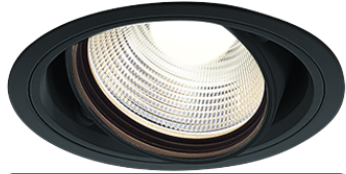

Item no. DD103-2515B8535

Series Name: Versa R-G (DD103)

**DISCONTINUED**

Installation	Recessed mount
Type	
Fixture wattage	23W
Beam angle	17 deg
Color Temp.	3500K
CRI	Ra>85
Luminous	2019 lm
Body	Die-cast aluminum alloy
Body finish	N/A
Trim finish	Black
Reflector finish	N/A
IP Rate	IP20
Light source	COB module
Input Voltage	AC220~240V
Dimming Type	Non-Dimmable
Certificate	CE, CCC
Cut Hole	125mm