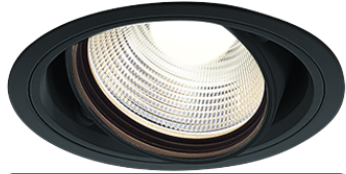

Item no. DD103-2515B9027

Series Name: Versa R-G (DD103)

**DISCONTINUED**

Installation	Recessed mount
Type	
Fixture wattage	23W
Beam angle	17 deg
Color Temp.	2700K
CRI	Ra>90
Luminous	1728 lm
Body	Die-cast aluminum alloy
Body finish	N/A
Trim finish	Black
Reflector finish	N/A
IP Rate	IP20
Light source	COB module
Input Voltage	AC220~240V
Dimming Type	Non-Dimmable
Certificate	CE, CCC
Cut Hole	125mm