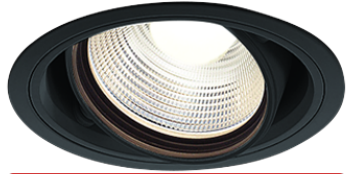

Item no. DD103-2515B9030

Series Name: Versa R-G (DD103)

DISCONTINUED

Installation	Recessed mount
Type	
Fixture wattage	23W
Beam angle	17 deg
Color Temp.	3000K
CRI	Ra>90
Luminous	1800 lm
Body	Die-cast aluminum alloy
Body finish	N/A
Trim finish	Black
Reflector finish	N/A
IP Rate	IP20
Light source	COB module
Input Voltage	AC220~240V
Dimming Type	Non-Dimmable
Certificate	CE, CCC
Cut Hole	125mm