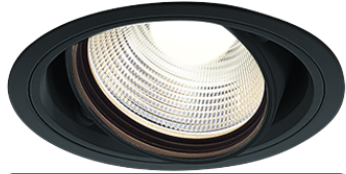

Item no. DD103-2515B9035

Series Name: Versa R-G (DD103)

**DISCONTINUED**

Installation	Recessed mount
Type	
Fixture wattage	23W
Beam angle	17 deg
Color Temp.	3500K
CRI	Ra>90
Luminous	1836 lm
Body	Die-cast aluminum alloy
Body finish	N/A
Trim finish	Black
Reflector finish	N/A
IP Rate	IP20
Light source	COB module
Input Voltage	AC220~240V
Dimming Type	Non-Dimmable
Certificate	CE, CCC
Cut Hole	125mm