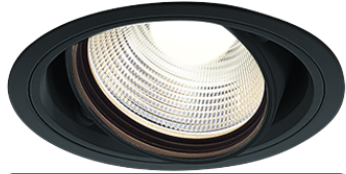

Item no. DD103-2515B9040

Series Name: Versa R-G (DD103)

**DISCONTINUED**

Installation	Recessed mount
Type	
Fixture wattage	23W
Beam angle	17 deg
Color Temp.	4000K
CRI	Ra>90
Luminous	1854 lm
Body	Die-cast aluminum alloy
Body finish	N/A
Trim finish	Black
Reflector finish	N/A
IP Rate	IP20
Light source	COB module
Input Voltage	AC220~240V
Dimming Type	Non-Dimmable
Certificate	CE, CCC
Cut Hole	125mm