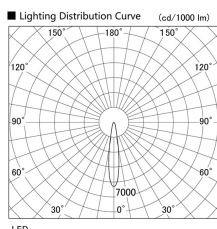

Item no. DD103-2515W8527

Series Name: Versa R-G (DD103)

Installation	Recessed mount
Type	Versa R-G (DD103)
Fixture wattage	23W
Beam angle	17 deg
Color Temp.	2700K
CRI	Ra>85
Luminous	1900 lm
Body	Die-cast aluminum alloy
Body finish	N/A
Trim finish	White
Reflector finish	N/A
IP Rate	IP20
Light source	COB module
Input Voltage	AC220~240V
Dimming Type	Non-Dimmable
Certificate	CE, CCC
Cut Hole	125mm