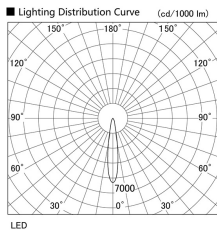

Item no. DD103-2515W8527

Series Name: Versa R-G (DD103)

Installation	Recessed mount
Type	
Fixture wattage	23W
Beam angle	17 deg
Color Temp.	2700K
CRI	Ra>85
Luminous	1900 lm
Body	Die-cast aluminum alloy
Body finish	N/A
Trim finish	White
Reflector finish	N/A
IP Rate	IP20
Light source	COB module
Input Voltage	AC220~240V
Dimming Type	Non-Dimmable
Certificate	CE, CCC
Cut Hole	125mm