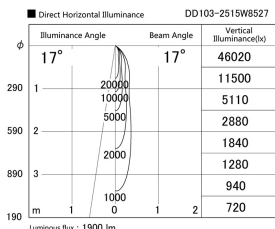

Item no. DD103-2515W8527

Series Name: Versa R-G (DD103)

Installation	Recessed mount
Type	Versa R-G (DD103)
Fixture wattage	23W
Beam angle	17 deg
Color Temp.	2700K
CRI	Ra>85
Luminous	1900 lm
Body	Die-cast aluminum alloy
Body finish	N/A
Trim finish	White
Reflector finish	N/A
IP Rate	IP20
Light source	COB module
Input Voltage	AC220~240V
Dimming Type	Non-Dimmable
Certificate	CE, CCC
Cut Hole	125mm