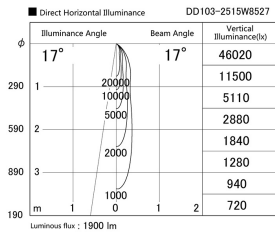

Item no. DD103-2515W8527

Series Name: Versa R-G (DD103)

Installation	Recessed mount
Type	
Fixture wattage	23W
Beam angle	17 deg
Color Temp.	2700K
CRI	Ra>85
Luminous	1900 lm
Body	Die-cast aluminum alloy
Body finish	N/A
Trim finish	White
Reflector finish	N/A
IP Rate	IP20
Light source	COB module
Input Voltage	AC220~240V
Dimming Type	Non-Dimmable
Certificate	CE, CCC
Cut Hole	125mm