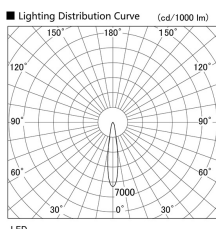

Item no. DD103-2515W8530

Series Name: Versa R-G (DD103)

Installation	Recessed mount
Type	
Fixture wattage	23W
Beam angle	17 deg
Color Temp.	3000K
CRI	Ra>85
Luminous	1980 lm
Body	Die-cast aluminum alloy
Body finish	N/A
Trim finish	White
Reflector finish	N/A
IP Rate	IP20
Light source	COB module
Input Voltage	AC220~240V
Dimming Type	Non-Dimmable
Certificate	CE, CCC
Cut Hole	125mm