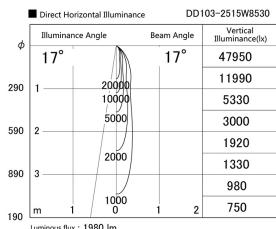

Item no. DD103-2515W8530

Series Name: Versa R-G (DD103)

Installation	Recessed mount
Type	
Fixture wattage	23W
Beam angle	17 deg
Color Temp.	3000K
CRI	Ra>85
Luminous	1980 lm
Body	Die-cast aluminum alloy
Body finish	N/A
Trim finish	White
Reflector finish	N/A
IP Rate	IP20
Light source	COB module
Input Voltage	AC220~240V
Dimming Type	Non-Dimmable
Certificate	CE, CCC
Cut Hole	125mm