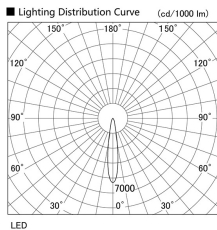

Item no. DD103-2515W8535

Series Name: Versa R-G (DD103)

DISCONTINUED

Installation	Recessed mount
Type	
Fixture wattage	23W
Beam angle	17 deg
Color Temp.	3500K
CRI	Ra>85
Luminous	2019 lm
Body	Die-cast aluminum alloy
Body finish	N/A
Trim finish	White
Reflector finish	N/A
IP Rate	IP20
Light source	COB module
Input Voltage	AC220~240V
Dimming Type	Non-Dimmable
Certificate	CE, CCC
Cut Hole	125mm