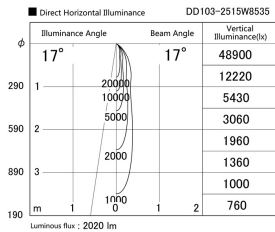

Item no. DD103-2515W8535

Series Name: Versa R-G (DD103)

DISCONTINUED

Installation	Recessed mount
Type	
Fixture wattage	23W
Beam angle	17 deg
Color Temp.	3500K
CRI	Ra>85
Luminous	2019 lm
Body	Die-cast aluminum alloy
Body finish	N/A
Trim finish	White
Reflector finish	N/A
IP Rate	IP20
Light source	COB module
Input Voltage	AC220~240V
Dimming Type	Non-Dimmable
Certificate	CE, CCC
Cut Hole	125mm