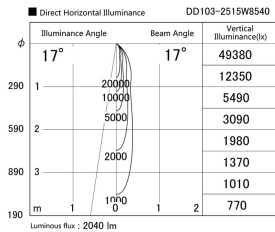

Item no. DD103-2515W8540

Series Name: Versa R-G (DD103)

Installation	Recessed mount
Type	
Fixture wattage	23W
Beam angle	17 deg
Color Temp.	4000K
CRI	Ra>85
Luminous	2039 lm
Body	Die-cast aluminum alloy
Body finish	N/A
Trim finish	White
Reflector finish	N/A
IP Rate	IP20
Light source	COB module
Input Voltage	AC220~240V
Dimming Type	Non-Dimmable
Certificate	CE, CCC
Cut Hole	125mm