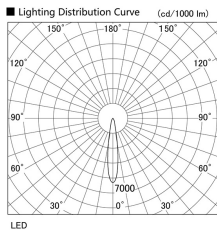

Item no. DD103-2515W8540

Series Name: Versa R-G (DD103)

Installation	Recessed mount
Type	
Fixture wattage	23W
Beam angle	17 deg
Color Temp.	4000K
CRI	Ra>85
Luminous	2039 lm
Body	Die-cast aluminum alloy
Body finish	N/A
Trim finish	White
Reflector finish	N/A
IP Rate	IP20
Light source	COB module
Input Voltage	AC220~240V
Dimming Type	Non-Dimmable
Certificate	CE, CCC
Cut Hole	125mm