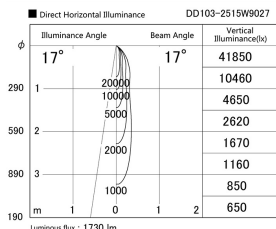

Item no. DD103-2515W9027

Series Name: Versa R-G (DD103)

Installation	Recessed mount
Type	
Fixture wattage	23W
Beam angle	17 deg
Color Temp.	2700K
CRI	Ra>90
Luminous	1728 lm
Body	Die-cast aluminum alloy
Body finish	N/A
Trim finish	White
Reflector finish	N/A
IP Rate	IP20
Light source	COB module
Input Voltage	AC220~240V
Dimming Type	Non-Dimmable
Certificate	CE, CCC
Cut Hole	125mm