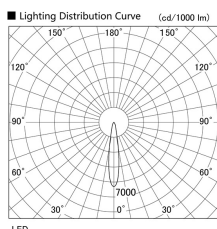

Item no. DD103-2515W9027

Series Name: Versa R-G (DD103)

Installation	Recessed mount
Type	
Fixture wattage	23W
Beam angle	17 deg
Color Temp.	2700K
CRI	Ra>90
Luminous	1728 lm
Body	Die-cast aluminum alloy
Body finish	N/A
Trim finish	White
Reflector finish	N/A
IP Rate	IP20
Light source	COB module
Input Voltage	AC220~240V
Dimming Type	Non-Dimmable
Certificate	CE, CCC
Cut Hole	125mm