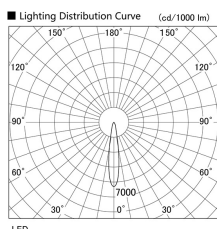

Item no. DD103-2515W9030

Series Name: Versa R-G (DD103)

Installation	Recessed mount
Type	
Fixture wattage	23W
Beam angle	17 deg
Color Temp.	3000K
CRI	Ra>90
Luminous	1800 lm
Body	Die-cast aluminum alloy
Body finish	N/A
Trim finish	White
Reflector finish	N/A
IP Rate	IP20
Light source	COB module
Input Voltage	AC220~240V
Dimming Type	Non-Dimmable
Certificate	CE, CCC
Cut Hole	125mm