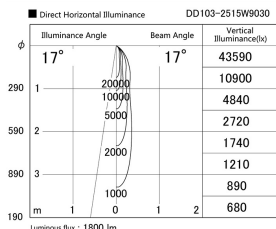

Item no. DD103-2515W9030

Series Name: Versa R-G (DD103)

Installation	Recessed mount
Type	
Fixture wattage	23W
Beam angle	17 deg
Color Temp.	3000K
CRI	Ra>90
Luminous	1800 lm
Body	Die-cast aluminum alloy
Body finish	N/A
Trim finish	White
Reflector finish	N/A
IP Rate	IP20
Light source	COB module
Input Voltage	AC220~240V
Dimming Type	Non-Dimmable
Certificate	CE, CCC
Cut Hole	125mm