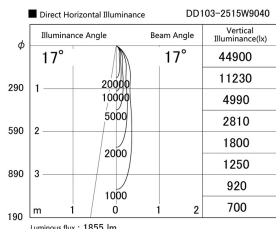

Item no. DD103-2515W9040

Series Name: Versa R-G (DD103)

Installation	Recessed mount
Type	
Fixture wattage	23W
Beam angle	17 deg
Color Temp.	4000K
CRI	Ra>90
Luminous	1854 lm
Body	Die-cast aluminum alloy
Body finish	N/A
Trim finish	White
Reflector finish	N/A
IP Rate	IP20
Light source	COB module
Input Voltage	AC220~240V
Dimming Type	Non-Dimmable
Certificate	CE, CCC
Cut Hole	125mm