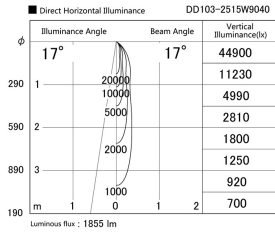

Item no. DD103-2515W9040

Series Name: Versa R-G (DD103)

DISCONTINUED

Installation	Recessed mount
Type	Versa R-G (DD103)
Fixture wattage	23W
Beam angle	17 deg
Color Temp.	4000K
CRI	Ra>90
Luminous	1854 lm
Body	Die-cast aluminum alloy
Body finish	N/A
Trim finish	White
Reflector finish	N/A
IP Rate	IP20
Light source	COB module
Input Voltage	AC220~240V
Dimming Type	Non-Dimmable
Certificate	CE, CCC
Cut Hole	125mm