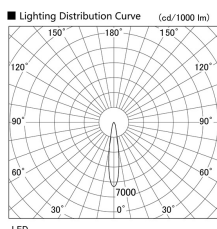

Item no. DD103-2515W9040

Series Name: Versa R-G (DD103)

Installation	Recessed mount
Type	
Fixture wattage	23W
Beam angle	17 deg
Color Temp.	4000K
CRI	Ra>90
Luminous	1854 lm
Body	Die-cast aluminum alloy
Body finish	N/A
Trim finish	White
Reflector finish	N/A
IP Rate	IP20
Light source	COB module
Input Voltage	AC220~240V
Dimming Type	Non-Dimmable
Certificate	CE, CCC
Cut Hole	125mm