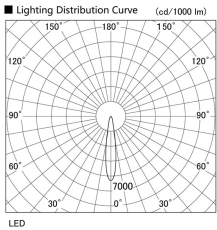

Item no. DD103-2515W9040

Series Name: Versa R-G (DD103)

DISCONTINUED

Installation	Recessed mount
Type	Versa R-G (DD103)
Fixture wattage	23W
Beam angle	17 deg
Color Temp.	4000K
CRI	Ra>90
Luminous	1854 lm
Body	Die-cast aluminum alloy
Body finish	N/A
Trim finish	White
Reflector finish	N/A
IP Rate	IP20
Light source	COB module
Input Voltage	AC220~240V
Dimming Type	Non-Dimmable
Certificate	CE, CCC
Cut Hole	125mm