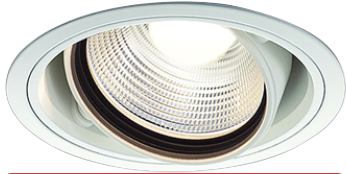

Item no. DD103-2515W9040

Series Name: Versa R-G (DD103)

DISCONTINUED

Installation	Recessed mount
Type	Versa R-G (DD103)
Fixture wattage	23W
Beam angle	17 deg
Color Temp.	4000K
CRI	Ra>90
Luminous	1854 lm
Body	Die-cast aluminum alloy
Body finish	N/A
Trim finish	White
Reflector finish	N/A
IP Rate	IP20
Light source	COB module
Input Voltage	AC220~240V
Dimming Type	Non-Dimmable
Certificate	CE, CCC
Cut Hole	125mm