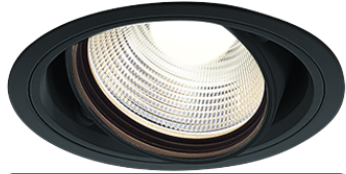

Item no. DD103-2520B8527

Series Name: Versa R-G (DD103)

DISCONTINUED

Installation	Recessed mount
Type	
Fixture wattage	23W
Beam angle	23 deg
Color Temp.	2700K
CRI	Ra>85
Luminous	1917 lm
Body	Die-cast aluminum alloy
Body finish	N/A
Trim finish	Black
Reflector finish	N/A
IP Rate	IP20
Light source	COB module
Input Voltage	AC220~240V
Dimming Type	Non-Dimmable
Certificate	CE, CCC
Cut Hole	125mm