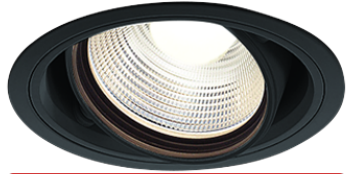

Item no. DD103-2520B8530

Series Name: Versa R-G (DD103)

DISCONTINUED

Installation	Recessed mount
Type	Versa R-G (DD103)
Fixture wattage	23W
Beam angle	23 deg
Color Temp.	3000K
CRI	Ra>85
Luminous	1997 lm
Body	Die-cast aluminum alloy
Body finish	N/A
Trim finish	Black
Reflector finish	N/A
IP Rate	IP20
Light source	COB module
Input Voltage	AC220~240V
Dimming Type	Non-Dimmable
Certificate	CE, CCC
Cut Hole	125mm