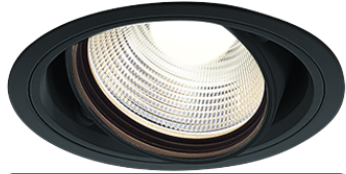

Item no. DD103-2520B8540

Series Name: Versa R-G (DD103)

DISCONTINUED

Installation	Recessed mount
Type	
Fixture wattage	23W
Beam angle	23 deg
Color Temp.	4000K
CRI	Ra>85
Luminous	2056 lm
Body	Die-cast aluminum alloy
Body finish	N/A
Trim finish	Black
Reflector finish	N/A
IP Rate	IP20
Light source	COB module
Input Voltage	AC220~240V
Dimming Type	Non-Dimmable
Certificate	CE, CCC
Cut Hole	125mm