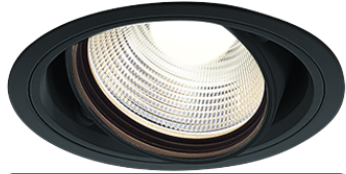

Item no. DD103-2520B9035

Series Name: Versa R-G (DD103)

**DISCONTINUED**

Installation	Recessed mount
Type	
Fixture wattage	23W
Beam angle	23 deg
Color Temp.	3500K
CRI	Ra>90
Luminous	1852 lm
Body	Die-cast aluminum alloy
Body finish	N/A
Trim finish	Black
Reflector finish	N/A
IP Rate	IP20
Light source	COB module
Input Voltage	AC220~240V
Dimming Type	Non-Dimmable
Certificate	CE, CCC
Cut Hole	125mm