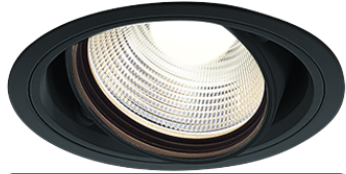

Item no. DD103-2520B9040

Series Name: Versa R-G (DD103)

DISCONTINUED

Installation	Recessed mount
Type	
Fixture wattage	23W
Beam angle	23 deg
Color Temp.	4000K
CRI	Ra>90
Luminous	1870 lm
Body	Die-cast aluminum alloy
Body finish	N/A
Trim finish	Black
Reflector finish	N/A
IP Rate	IP20
Light source	COB module
Input Voltage	AC220~240V
Dimming Type	Non-Dimmable
Certificate	CE, CCC
Cut Hole	125mm