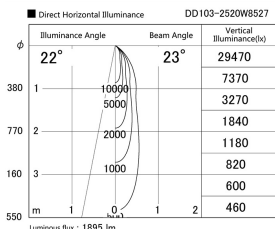

Item no. DD103-2520W8527

Series Name: Versa R-G (DD103)

Installation	Recessed mount
Type	
Fixture wattage	23W
Beam angle	23 deg
Color Temp.	2700K
CRI	Ra>85
Luminous	1917 lm
Body	Die-cast aluminum alloy
Body finish	N/A
Trim finish	White
Reflector finish	N/A
IP Rate	IP20
Light source	COB module
Input Voltage	AC220~240V
Dimming Type	Non-Dimmable
Certificate	CE, CCC
Cut Hole	125mm