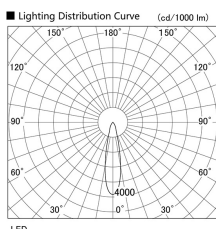

Item no. DD103-2520W8527

Series Name: Versa R-G (DD103)

Installation	Recessed mount
Type	
Fixture wattage	23W
Beam angle	23 deg
Color Temp.	2700K
CRI	Ra>85
Luminous	1917 lm
Body	Die-cast aluminum alloy
Body finish	N/A
Trim finish	White
Reflector finish	N/A
IP Rate	IP20
Light source	COB module
Input Voltage	AC220~240V
Dimming Type	Non-Dimmable
Certificate	CE, CCC
Cut Hole	125mm