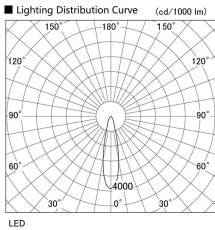

Item no. DD103-2520W8530

Series Name: Versa R-G (DD103)

DISCONTINUED

Direct Horizontal Illuminance DD103-2520W8530

Illuminance Angle	Beam Angle	Vertical Illuminance (lx)
22°	23°	30700
		7680
		3410
		1920
		1230
		850
		630
		480

Luminous flux : 1975 lm

Installation	Recessed mount
Type	
Fixture wattage	23W
Beam angle	23 deg
Color Temp.	3000K
CRI	Ra>85
Luminous	1997 lm
Body	Die-cast aluminum alloy
Body finish	N/A
Trim finish	White
Reflector finish	N/A
IP Rate	IP20
Light source	COB module
Input Voltage	AC220~240V
Dimming Type	Non-Dimmable
Certificate	CE, CCC
Cut Hole	125mm