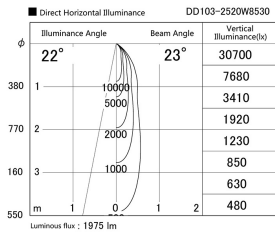

Item no. DD103-2520W8530

Series Name: Versa R-G (DD103)

Installation	Recessed mount
Type	Versa R-G (DD103)
Fixture wattage	23W
Beam angle	23 deg
Color Temp.	3000K
CRI	Ra>85
Luminous	1997 lm
Body	Die-cast aluminum alloy
Body finish	N/A
Trim finish	White
Reflector finish	N/A
IP Rate	IP20
Light source	COB module
Input Voltage	AC220~240V
Dimming Type	Non-Dimmable
Certificate	CE, CCC
Cut Hole	125mm