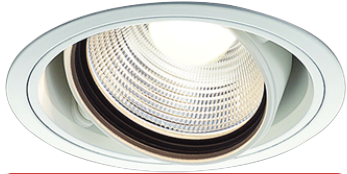

Item no. DD103-2520W8530

Series Name: Versa R-G (DD103)

DISCONTINUED

Direct Horizontal Illuminance DD103-2520W8530

Illuminance Angle	Beam Angle	Vertical Illuminance (lx)
22°	23°	30700
		7680
		3410
		1920
		1230
		850
		630
		480

Luminous flux : 1975 lm

Installation	Recessed mount
Type	
Fixture wattage	23W
Beam angle	23 deg
Color Temp.	3000K
CRI	Ra>85
Luminous	1997 lm
Body	Die-cast aluminum alloy
Body finish	N/A
Trim finish	White
Reflector finish	N/A
IP Rate	IP20
Light source	COB module
Input Voltage	AC220~240V
Dimming Type	Non-Dimmable
Certificate	CE, CCC
Cut Hole	125mm