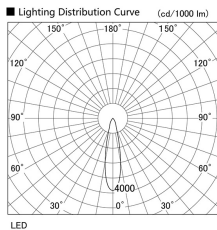

Item no. DD103-2520W8530

Series Name: Versa R-G (DD103)

Installation	Recessed mount
Type	Versa R-G (DD103)
Fixture wattage	23W
Beam angle	23 deg
Color Temp.	3000K
CRI	Ra>85
Luminous	1997 lm
Body	Die-cast aluminum alloy
Body finish	N/A
Trim finish	White
Reflector finish	N/A
IP Rate	IP20
Light source	COB module
Input Voltage	AC220~240V
Dimming Type	Non-Dimmable
Certificate	CE, CCC
Cut Hole	125mm