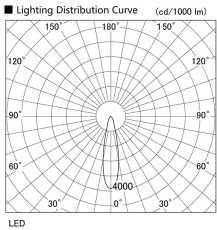

Item no. DD103-2520W8535

Series Name: Versa R-G (DD103)

DISCONTINUED

Direct Horizontal Illuminance DD103-2520W8535

Illuminance Angle	Beam Angle	Vertical Illuminance (lx)
22°	23°	31310
		7830
		3480
		1960
		1250
		870
		640
		490

Luminous flux : 2015 lm

Installation	Recessed Mount
Type	Versa R-G (DD103)
Fixture wattage	23W
Beam angle	23 deg
Color Temp.	3500K
CRI	Ra>85
Luminous	2036 lm
Body	Die-cast aluminum alloy
Body finish	N/A
Trim finish	White
Reflector finish	N/A
IP Rate	IP20
Light source	COB module
Input Voltage	AC220~240V
Dimming Type	Non-Dimmable
Certificate	CE, CCC
Cut Hole	125mm