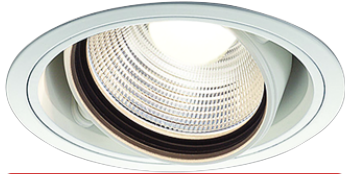

Item no. DD103-2520W8535

Series Name: Versa R-G (DD103)

DISCONTINUED

Direct Horizontal Illuminance DD103-2520W8535

Illuminance Angle	Beam Angle	Vertical Illuminance (lx)
22°	23°	31310
		7830
		3480
		1960
		1250
		870
		640
		490

Luminous flux : 2015 lm

Installation	Recessed Mount
Type	Versa R-G (DD103)
Fixture wattage	23W
Beam angle	23 deg
Color Temp.	3500K
CRI	Ra>85
Luminous	2036 lm
Body	Die-cast aluminum alloy
Body finish	N/A
Trim finish	White
Reflector finish	N/A
IP Rate	IP20
Light source	COB module
Input Voltage	AC220~240V
Dimming Type	Non-Dimmable
Certificate	CE, CCC
Cut Hole	125mm