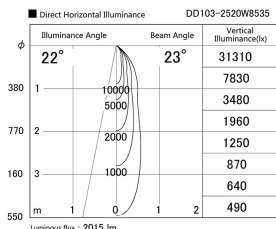

Item no. DD103-2520W8535

Series Name: Versa R-G (DD103)

Installation	Recessed Mount
Type	
Fixture wattage	23W
Beam angle	23 deg
Color Temp.	3500K
CRI	Ra>85
Luminous	2036 lm
Body	Die-cast aluminum alloy
Body finish	N/A
Trim finish	White
Reflector finish	N/A
IP Rate	IP20
Light source	COB module
Input Voltage	AC220~240V
Dimming Type	Non-Dimmable
Certificate	CE, CCC
Cut Hole	125mm