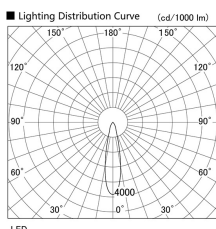

Item no. DD103-2520W8535

Series Name: Versa R-G (DD103)

Installation	Recessed Mount
Type	
Fixture wattage	23W
Beam angle	23 deg
Color Temp.	3500K
CRI	Ra>85
Luminous	2036 lm
Body	Die-cast aluminum alloy
Body finish	N/A
Trim finish	White
Reflector finish	N/A
IP Rate	IP20
Light source	COB module
Input Voltage	AC220~240V
Dimming Type	Non-Dimmable
Certificate	CE, CCC
Cut Hole	125mm