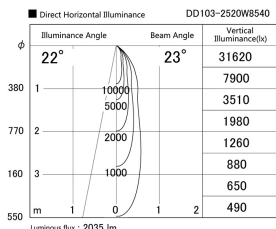

Item no. DD103-2520W8540

Series Name: Versa R-G (DD103)

Installation	Recessed Mount
Type	
Fixture wattage	23W
Beam angle	23 deg
Color Temp.	4000K
CRI	Ra>85
Luminous	2056 lm
Body	Die-cast aluminum alloy
Body finish	N/A
Trim finish	White
Reflector finish	N/A
IP Rate	IP20
Light source	COB module
Input Voltage	AC220~240V
Dimming Type	Non-Dimmable
Certificate	CE, CCC
Cut Hole	125mm