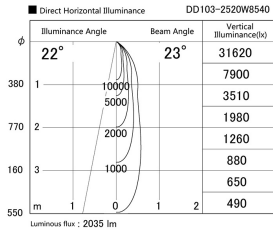

Item no. DD103-2520W8540

Series Name: Versa R-G (DD103)

DISCONTINUED

Installation	Recessed Mount
Type	Versa R-G (DD103)
Fixture wattage	23W
Beam angle	23 deg
Color Temp.	4000K
CRI	Ra>85
Luminous	2056 lm
Body	Die-cast aluminum alloy
Body finish	N/A
Trim finish	White
Reflector finish	N/A
IP Rate	IP20
Light source	COB module
Input Voltage	AC220~240V
Dimming Type	Non-Dimmable
Certificate	CE, CCC
Cut Hole	125mm