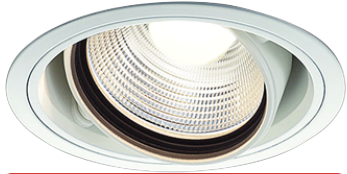

Item no. DD103-2520W8540

Series Name: Versa R-G (DD103)

DISCONTINUED

Installation	Recessed Mount
Type	Versa R-G (DD103)
Fixture wattage	23W
Beam angle	23 deg
Color Temp.	4000K
CRI	Ra>85
Luminous	2056 lm
Body	Die-cast aluminum alloy
Body finish	N/A
Trim finish	White
Reflector finish	N/A
IP Rate	IP20
Light source	COB module
Input Voltage	AC220~240V
Dimming Type	Non-Dimmable
Certificate	CE, CCC
Cut Hole	125mm