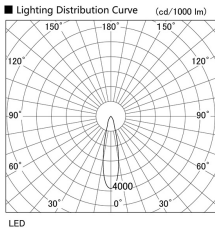

Item no. DD103-2520W8540

Series Name: Versa R-G (DD103)

DISCONTINUED

Installation	Recessed Mount
Type	Versa R-G (DD103)
Fixture wattage	23W
Beam angle	23 deg
Color Temp.	4000K
CRI	Ra>85
Luminous	2056 lm
Body	Die-cast aluminum alloy
Body finish	N/A
Trim finish	White
Reflector finish	N/A
IP Rate	IP20
Light source	COB module
Input Voltage	AC220~240V
Dimming Type	Non-Dimmable
Certificate	CE, CCC
Cut Hole	125mm