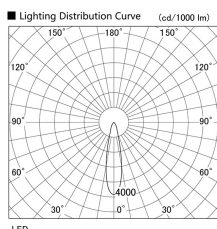

Item no. DD103-2520W8540

Series Name: Versa R-G (DD103)

Installation	Recessed Mount
Type	
Fixture wattage	23W
Beam angle	23 deg
Color Temp.	4000K
CRI	Ra>85
Luminous	2056 lm
Body	Die-cast aluminum alloy
Body finish	N/A
Trim finish	White
Reflector finish	N/A
IP Rate	IP20
Light source	COB module
Input Voltage	AC220~240V
Dimming Type	Non-Dimmable
Certificate	CE, CCC
Cut Hole	125mm