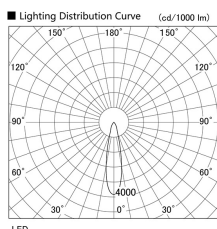

Item no. DD103-2520W9027

Series Name: Versa R-G (DD103)

Installation	Recessed Mount
Type	Versa R-G (DD103)
Fixture wattage	23W
Beam angle	23 deg
Color Temp.	2700K
CRI	Ra>90
Luminous	1743 lm
Body	Die-cast aluminum alloy
Body finish	N/A
Trim finish	White
Reflector finish	N/A
IP Rate	IP20
Light source	COB module
Input Voltage	AC220~240V
Dimming Type	Non-Dimmable
Certificate	CE, CCC
Cut Hole	125mm