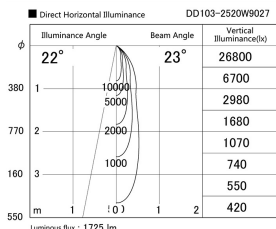

Item no. DD103-2520W9027

Series Name: Versa R-G (DD103)

Installation	Recessed Mount
Type	Versa R-G (DD103)
Fixture wattage	23W
Beam angle	23 deg
Color Temp.	2700K
CRI	Ra>90
Luminous	1743 lm
Body	Die-cast aluminum alloy
Body finish	N/A
Trim finish	White
Reflector finish	N/A
IP Rate	IP20
Light source	COB module
Input Voltage	AC220~240V
Dimming Type	Non-Dimmable
Certificate	CE, CCC
Cut Hole	125mm