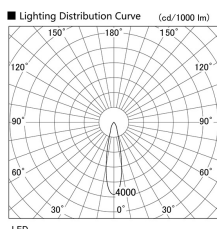

Item no. DD103-2520W9027

Series Name: Versa R-G (DD103)

Installation	Recessed Mount
Type	
Fixture wattage	23W
Beam angle	23 deg
Color Temp.	2700K
CRI	Ra>90
Luminous	1743 lm
Body	Die-cast aluminum alloy
Body finish	N/A
Trim finish	White
Reflector finish	N/A
IP Rate	IP20
Light source	COB module
Input Voltage	AC220~240V
Dimming Type	Non-Dimmable
Certificate	CE, CCC
Cut Hole	125mm