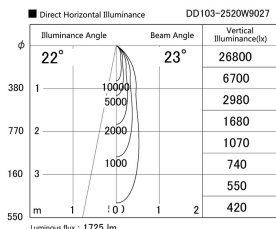

Item no. DD103-2520W9027

Series Name: Versa R-G (DD103)

Installation	Recessed Mount
Type	
Fixture wattage	23W
Beam angle	23 deg
Color Temp.	2700K
CRI	Ra>90
Luminous	1743 lm
Body	Die-cast aluminum alloy
Body finish	N/A
Trim finish	White
Reflector finish	N/A
IP Rate	IP20
Light source	COB module
Input Voltage	AC220~240V
Dimming Type	Non-Dimmable
Certificate	CE, CCC
Cut Hole	125mm