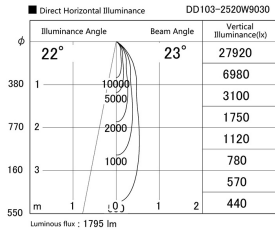

Item no. DD103-2520W9030

Series Name: Versa R-G (DD103)

DISCONTINUED

Installation	Recessed mount
Type	
Fixture wattage	23W
Beam angle	23 deg
Color Temp.	3000K
CRI	Ra>90
Luminous	1815 lm
Body	Die-cast aluminum alloy
Body finish	N/A
Trim finish	White
Reflector finish	N/A
IP Rate	IP20
Light source	COB module
Input Voltage	AC220~240V
Dimming Type	Non-Dimmable
Certificate	CE, CCC
Cut Hole	125mm