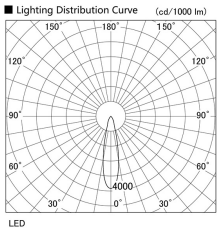

Item no. DD103-2520W9030

Series Name: Versa R-G (DD103)

DISCONTINUED

Installation	Recessed mount
Type	
Fixture wattage	23W
Beam angle	23 deg
Color Temp.	3000K
CRI	Ra>90
Luminous	1815 lm
Body	Die-cast aluminum alloy
Body finish	N/A
Trim finish	White
Reflector finish	N/A
IP Rate	IP20
Light source	COB module
Input Voltage	AC220~240V
Dimming Type	Non-Dimmable
Certificate	CE, CCC
Cut Hole	125mm