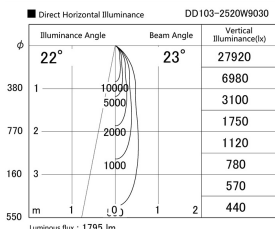

Item no. DD103-2520W9030

Series Name: Versa R-G (DD103)

Installation	Recessed mount
Type	Versa R-G (DD103)
Fixture wattage	23W
Beam angle	23 deg
Color Temp.	3000K
CRI	Ra>90
Luminous	1815 lm
Body	Die-cast aluminum alloy
Body finish	N/A
Trim finish	White
Reflector finish	N/A
IP Rate	IP20
Light source	COB module
Input Voltage	AC220~240V
Dimming Type	Non-Dimmable
Certificate	CE, CCC
Cut Hole	125mm