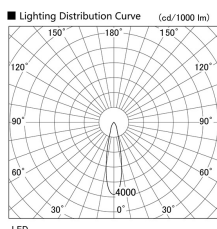

Item no. DD103-2520W9030

Series Name: Versa R-G (DD103)

Installation	Recessed mount
Type	Versa R-G (DD103)
Fixture wattage	23W
Beam angle	23 deg
Color Temp.	3000K
CRI	Ra>90
Luminous	1815 lm
Body	Die-cast aluminum alloy
Body finish	N/A
Trim finish	White
Reflector finish	N/A
IP Rate	IP20
Light source	COB module
Input Voltage	AC220~240V
Dimming Type	Non-Dimmable
Certificate	CE, CCC
Cut Hole	125mm