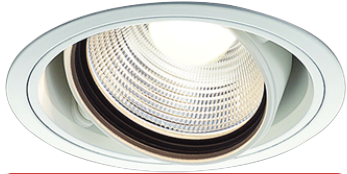

Item no. DD103-2520W9030

Series Name: Versa R-G (DD103)

DISCONTINUED

Installation	Recessed mount
Type	
Fixture wattage	23W
Beam angle	23 deg
Color Temp.	3000K
CRI	Ra>90
Luminous	1815 lm
Body	Die-cast aluminum alloy
Body finish	N/A
Trim finish	White
Reflector finish	N/A
IP Rate	IP20
Light source	COB module
Input Voltage	AC220~240V
Dimming Type	Non-Dimmable
Certificate	CE, CCC
Cut Hole	125mm