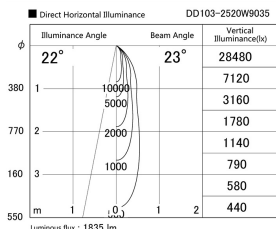

Item no. DD103-2520W9035

Series Name: Versa R-G (DD103)

Installation	Recessed mount
Type	
Fixture wattage	23W
Beam angle	23 deg
Color Temp.	3500K
CRI	Ra>90
Luminous	1852 lm
Body	Die-cast aluminum alloy
Body finish	N/A
Trim finish	White
Reflector finish	N/A
IP Rate	IP20
Light source	COB module
Input Voltage	AC220~240V
Dimming Type	Non-Dimmable
Certificate	CE, CCC
Cut Hole	125mm