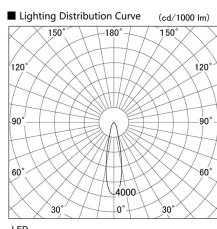

Item no. DD103-2520W9035

Series Name: Versa R-G (DD103)

Installation	Recessed mount
Type	
Fixture wattage	23W
Beam angle	23 deg
Color Temp.	3500K
CRI	Ra>90
Luminous	1852 lm
Body	Die-cast aluminum alloy
Body finish	N/A
Trim finish	White
Reflector finish	N/A
IP Rate	IP20
Light source	COB module
Input Voltage	AC220~240V
Dimming Type	Non-Dimmable
Certificate	CE, CCC
Cut Hole	125mm