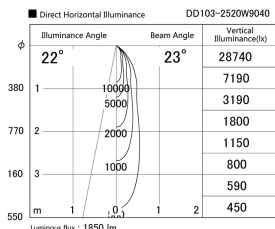

Item no. DD103-2520W9040

Series Name: Versa R-G (DD103)

Installation	Recessed mount
Type	
Fixture wattage	23W
Beam angle	23 deg
Color Temp.	4000K
CRI	Ra>90
Luminous	1870 lm
Body	Die-cast aluminum alloy
Body finish	N/A
Trim finish	White
Reflector finish	N/A
IP Rate	IP20
Light source	COB module
Input Voltage	AC220~240V
Dimming Type	Non-Dimmable
Certificate	CE, CCC
Cut Hole	125mm