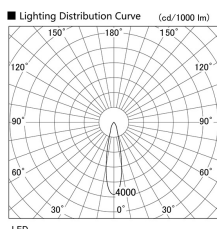

Item no. DD103-2520W9040

Series Name: Versa R-G (DD103)

Installation	Recessed mount
Type	Versa R-G (DD103)
Fixture wattage	23W
Beam angle	23 deg
Color Temp.	4000K
CRI	Ra>90
Luminous	1870 lm
Body	Die-cast aluminum alloy
Body finish	N/A
Trim finish	White
Reflector finish	N/A
IP Rate	IP20
Light source	COB module
Input Voltage	AC220~240V
Dimming Type	Non-Dimmable
Certificate	CE, CCC
Cut Hole	125mm