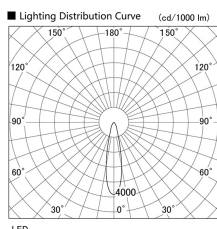

Item no. DD103-2520W9040

Series Name: Versa R-G (DD103)

Installation	Recessed mount
Type	
Fixture wattage	23W
Beam angle	23 deg
Color Temp.	4000K
CRI	Ra>90
Luminous	1870 lm
Body	Die-cast aluminum alloy
Body finish	N/A
Trim finish	White
Reflector finish	N/A
IP Rate	IP20
Light source	COB module
Input Voltage	AC220~240V
Dimming Type	Non-Dimmable
Certificate	CE, CCC
Cut Hole	125mm