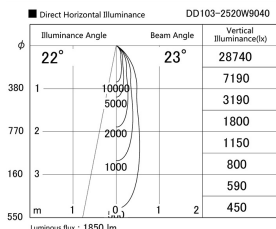

Item no. DD103-2520W9040

Series Name: Versa R-G (DD103)

Installation	Recessed mount
Type	Versa R-G (DD103)
Fixture wattage	23W
Beam angle	23 deg
Color Temp.	4000K
CRI	Ra>90
Luminous	1870 lm
Body	Die-cast aluminum alloy
Body finish	N/A
Trim finish	White
Reflector finish	N/A
IP Rate	IP20
Light source	COB module
Input Voltage	AC220~240V
Dimming Type	Non-Dimmable
Certificate	CE, CCC
Cut Hole	125mm