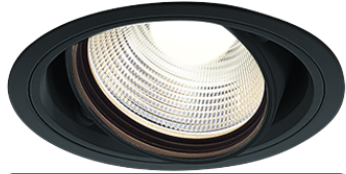

Item no. DD103-2530B8527

Series Name: Versa R-G (DD103)

DISCONTINUED

Installation	Recessed mount
Type	
Fixture wattage	23W
Beam angle	28 deg
Color Temp.	2700K
CRI	Ra>85
Luminous	1893 lm
Body	Die-cast aluminum alloy
Body finish	N/A
Trim finish	Black
Reflector finish	N/A
IP Rate	IP20
Light source	COB module
Input Voltage	AC220~240V
Dimming Type	Non-Dimmable
Certificate	CE, CCC
Cut Hole	125mm