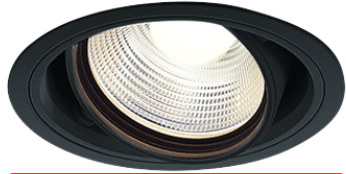

Item no. DD103-2530B8535

Series Name: Versa R-G (DD103)

DISCONTINUED

Installation	Recessed mount
Type	Versa R-G (DD103)
Fixture wattage	23W
Beam angle	28 deg
Color Temp.	3500K
CRI	Ra>85
Luminous	2012 lm
Body	Die-cast aluminum alloy
Body finish	N/A
Trim finish	Black
Reflector finish	N/A
IP Rate	IP20
Light source	COB module
Input Voltage	AC220~240V
Dimming Type	Non-Dimmable
Certificate	CE, CCC
Cut Hole	125mm