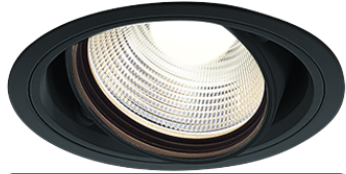

Item no. DD103-2530B8535

Series Name: Versa R-G (DD103)

DISCONTINUED

Installation	Recessed mount
Type	
Fixture wattage	23W
Beam angle	28 deg
Color Temp.	3500K
CRI	Ra>85
Luminous	2012 lm
Body	Die-cast aluminum alloy
Body finish	N/A
Trim finish	Black
Reflector finish	N/A
IP Rate	IP20
Light source	COB module
Input Voltage	AC220~240V
Dimming Type	Non-Dimmable
Certificate	CE, CCC
Cut Hole	125mm