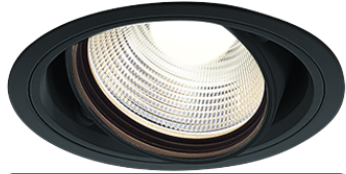

Item no. DD103-2530B8540

Series Name: Versa R-G (DD103)

DISCONTINUED

Installation	Recessed mount
Type	
Fixture wattage	23W
Beam angle	28 deg
Color Temp.	4000K
CRI	Ra>85
Luminous	2031 lm
Body	Die-cast aluminum alloy
Body finish	N/A
Trim finish	Black
Reflector finish	N/A
IP Rate	IP20
Light source	COB module
Input Voltage	AC220~240V
Dimming Type	Non-Dimmable
Certificate	CE, CCC
Cut Hole	125mm