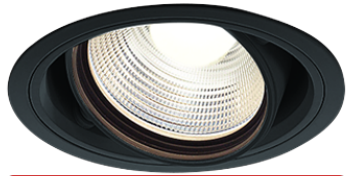

Item no. DD103-2530B8540

Series Name: Versa R-G (DD103)

DISCONTINUED

Installation	Recessed mount
Type	Versa R-G (DD103)
Fixture wattage	23W
Beam angle	28 deg
Color Temp.	4000K
CRI	Ra>85
Luminous	2031 lm
Body	Die-cast aluminum alloy
Body finish	N/A
Trim finish	Black
Reflector finish	N/A
IP Rate	IP20
Light source	COB module
Input Voltage	AC220~240V
Dimming Type	Non-Dimmable
Certificate	CE, CCC
Cut Hole	125mm