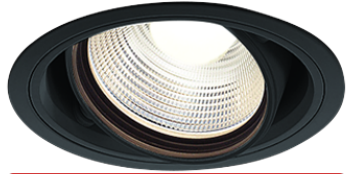

Item no. DD103-2530B9030

Series Name: Versa R-G (DD103)

DISCONTINUED

Installation	Recessed mount
Type	Versa R-G (DD103)
Fixture wattage	23W
Beam angle	28 deg
Color Temp.	3000K
CRI	Ra>90
Luminous	1793 lm
Body	Die-cast aluminum alloy
Body finish	N/A
Trim finish	Black
Reflector finish	N/A
IP Rate	IP20
Light source	COB module
Input Voltage	AC220~240V
Dimming Type	Non-Dimmable
Certificate	CE, CCC
Cut Hole	125mm