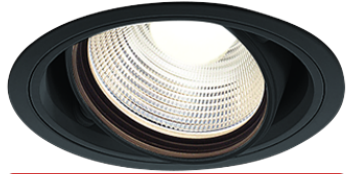

Item no. DD103-2530B9035

Series Name: Versa R-G (DD103)

**DISCONTINUED**

Installation	Recessed mount
Type	Versa R-G (DD103)
Fixture wattage	23W
Beam angle	28 deg
Color Temp.	3500K
CRI	Ra>90
Luminous	1829 lm
Body	Die-cast aluminum alloy
Body finish	N/A
Trim finish	Black
Reflector finish	N/A
IP Rate	IP20
Light source	COB module
Input Voltage	AC220~240V
Dimming Type	Non-Dimmable
Certificate	CE, CCC
Cut Hole	125mm