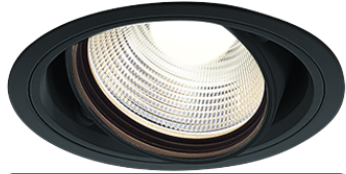

Item no. DD103-2530B9035

Series Name: Versa R-G (DD103)

**DISCONTINUED**

Installation	Recessed mount
Type	
Fixture wattage	23W
Beam angle	28 deg
Color Temp.	3500K
CRI	Ra>90
Luminous	1829 lm
Body	Die-cast aluminum alloy
Body finish	N/A
Trim finish	Black
Reflector finish	N/A
IP Rate	IP20
Light source	COB module
Input Voltage	AC220~240V
Dimming Type	Non-Dimmable
Certificate	CE, CCC
Cut Hole	125mm