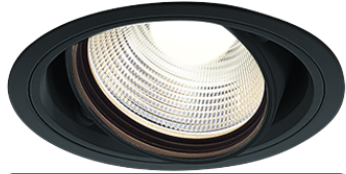

Item no. DD103-2530B9040

Series Name: Versa R-G (DD103)

DISCONTINUED

Installation	Recessed mount
Type	
Fixture wattage	23W
Beam angle	28 deg
Color Temp.	4000K
CRI	Ra>90
Luminous	1847 lm
Body	Die-cast aluminum alloy
Body finish	N/A
Trim finish	Black
Reflector finish	N/A
IP Rate	IP20
Light source	COB module
Input Voltage	AC220~240V
Dimming Type	Non-Dimmable
Certificate	CE, CCC
Cut Hole	125mm