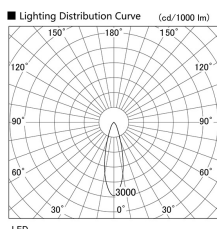

Item no. DD103-2530W8527

Series Name: Versa R-G (DD103)

Installation	Recessed mount
Type	
Fixture wattage	23W
Beam angle	28 deg
Color Temp.	2700K
CRI	Ra>85
Luminous	1893 lm
Body	Die-cast aluminum alloy
Body finish	N/A
Trim finish	White
Reflector finish	N/A
IP Rate	IP20
Light source	COB module
Input Voltage	AC220~240V
Dimming Type	Non-Dimmable
Certificate	CE, CCC
Cut Hole	125mm