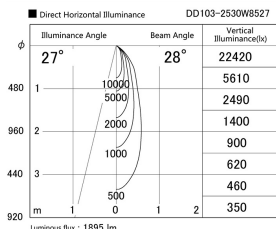

Item no. DD103-2530W8527

Series Name: Versa R-G (DD103)

Installation	Recessed mount
Type	
Fixture wattage	23W
Beam angle	28 deg
Color Temp.	2700K
CRI	Ra>85
Luminous	1893 lm
Body	Die-cast aluminum alloy
Body finish	N/A
Trim finish	White
Reflector finish	N/A
IP Rate	IP20
Light source	COB module
Input Voltage	AC220~240V
Dimming Type	Non-Dimmable
Certificate	CE, CCC
Cut Hole	125mm