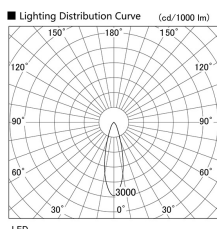

Item no. DD103-2530W8530

Series Name: Versa R-G (DD103)

Installation	Recessed mount
Type	
Fixture wattage	23W
Beam angle	28 deg
Color Temp.	3000K
CRI	Ra>85
Luminous	1972 lm
Body	Die-cast aluminum alloy
Body finish	N/A
Trim finish	White
Reflector finish	N/A
IP Rate	IP20
Light source	COB module
Input Voltage	AC220~240V
Dimming Type	Non-Dimmable
Certificate	CE, CCC
Cut Hole	125mm