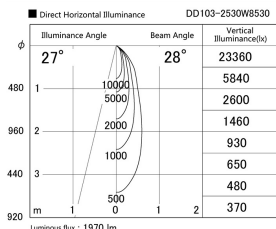

Item no. DD103-2530W8530

Series Name: Versa R-G (DD103)

Installation	Recessed mount
Type	
Fixture wattage	23W
Beam angle	28 deg
Color Temp.	3000K
CRI	Ra>85
Luminous	1972 lm
Body	Die-cast aluminum alloy
Body finish	N/A
Trim finish	White
Reflector finish	N/A
IP Rate	IP20
Light source	COB module
Input Voltage	AC220~240V
Dimming Type	Non-Dimmable
Certificate	CE, CCC
Cut Hole	125mm